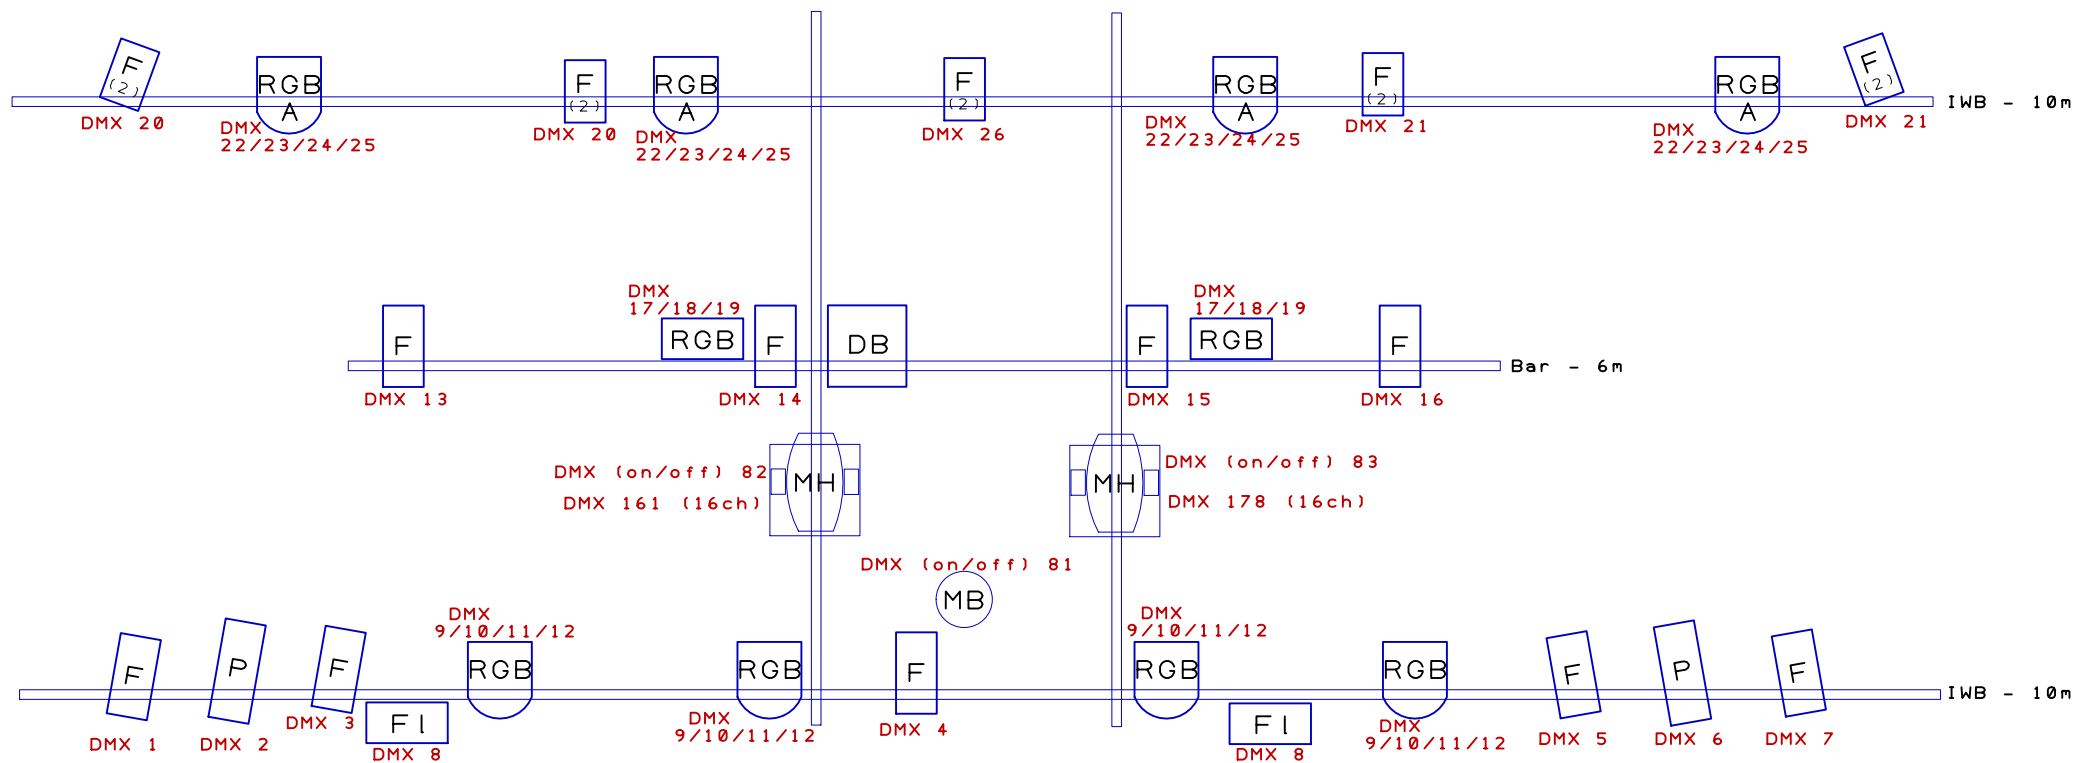

# Stage end

### Lighting Bar Information & layout

(Current DMX assignment - subject to change)

#### Key to symbols:

Moving Head - iMove 250s

Mirror ball

Flood (House light)

Dimmer Block

Profile zoom - Selecon Acclaim

Fresnel - Selecon Acclaim / Strand Prelude

Fresnel - Strand Minim (500w)

RGB LED parcan

RGBA LED parcan

RGB LED flat parcan

RGB tunsten dichroic 3 chan: Brightness/colour/fade time