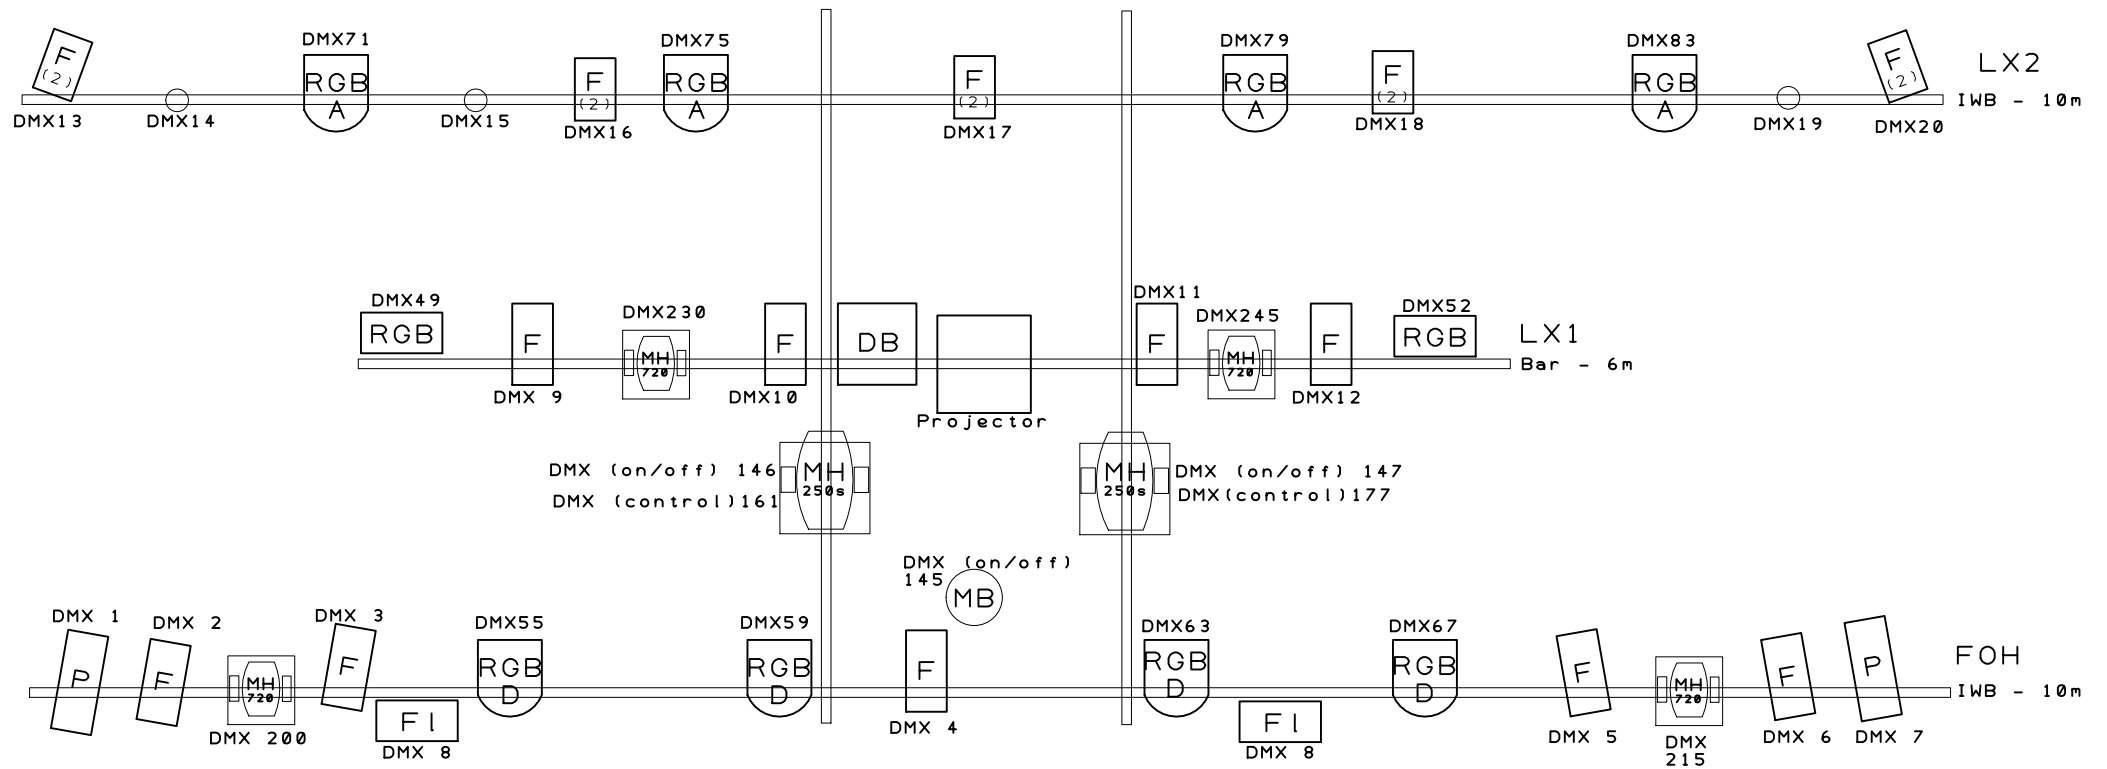

Stage end

Beehive - Joanna Leach Auditorium

Lighting Bar Information & layout

(Current DMX assignment - subject to change)

Key to symbols:

Moving Head - iMove 250s (16 channel)

Moving Head - Showtech IW720 (14 channel)

Mirror ball

Flood (House light)

Dimmer Block

Profile zoom - Selecon Acclaim

Fresnel - Selecon Acclaim / Strand Prelude

Fresnel - Strand Minim (500w)

RGBD LED parcan (4 channel)

RGBA LED parcan (4 channel)

RGB LED flat parcan (3 channel)

RGB tunsten dichroic 3 chan: Brightness/colour/fade time

Un-occupied dimmer channel socket

Audience end