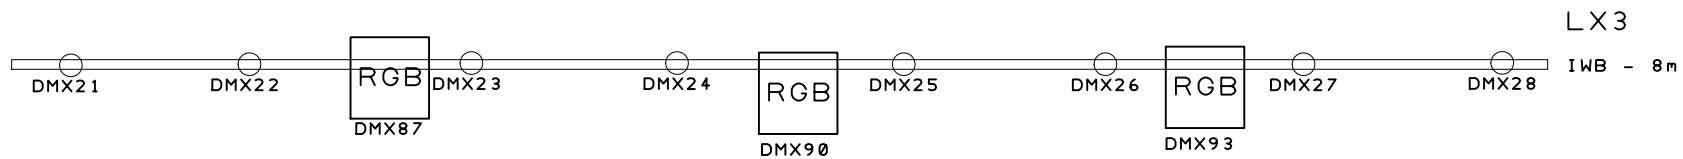

Stage end

Beehive - Joanna Leach Auditorium

Lighting Bar Information & layout

(Current DMX assignment - subject to change)

Key to symbols:

Moving Head - iMove 250s (16 channel)

Moving Head - Showtech IW720 (14 channel)

Mirror ball

Flood (House light)

Dimmer Block

Profile zoom - Selecon Acclaim

Fresnel - Selecon Acclaim / Strand Prelude

Fresnel - Strand Minim (500w)

RGBD LED parcan (4 channel)

RGBA LED parcan (4 channel)