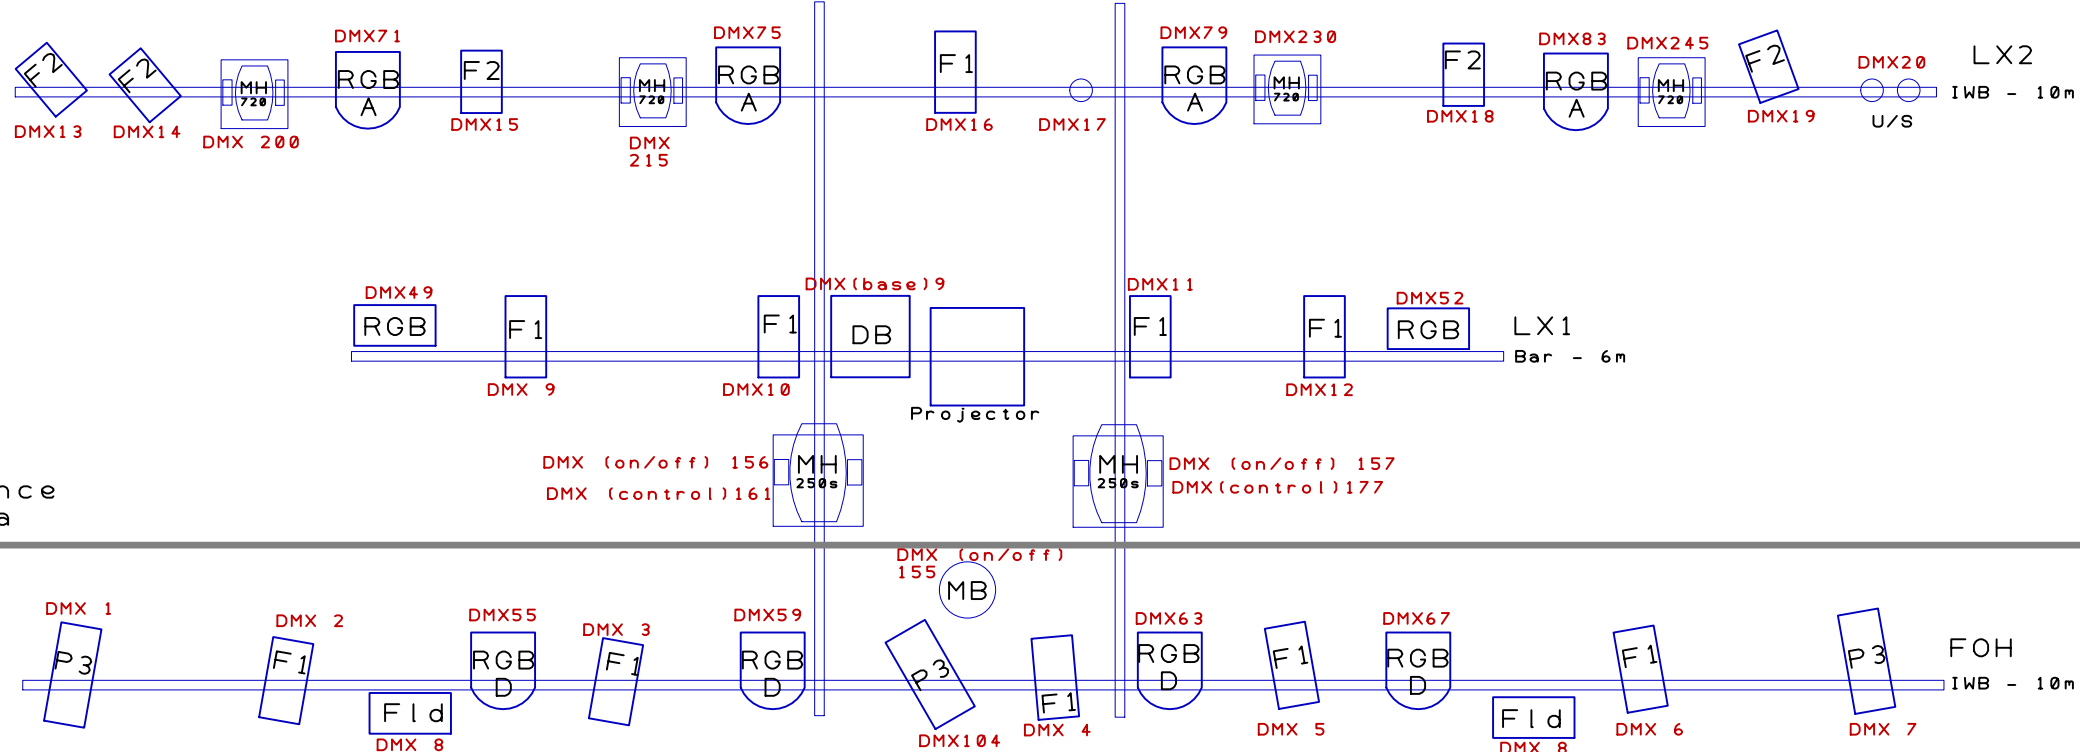

Stage end

Socket 1 to 8 (15A)
Programmed as fixture on desk.
DMX values: 96 to 103

Beehive - Joanna Leach Auditorium Lighting Bar Information & layout (Not to scale)

(Current DMX assignment - subject to change)

Audience

Key to symbols:

- | | | |
|---|--|---|
| Moving Head iMove 250s (16 channel) | Profile zoom 11-26 Strand Cantata 1200w | LED Profile zoom 18-34 Selecon PLProfile (V1) (8 ch) RGBW |
| Moving Head Showtech IW720 (14 channel) | Profile zoom 18-34 Selecon ZS1200 1200w | RGBD LED parcan (4 channel) |
| Mirror ball | Profile zoom 18-34 Selecon Acclaim 650w | RGBA LED parcan (4 channel) |
| Flood (House light) | Fresnel Selecon Acclaim /Strand Prelude 650w | RGB LED flat parcan (3 channel) |
| Dimmer Block (4 channel) | Fresnel Strand Minim 500w | RGB tunsten dichroic 3 chan: Brightness/colour/fade time |
| | | Un-occupied dimmer channel socket |